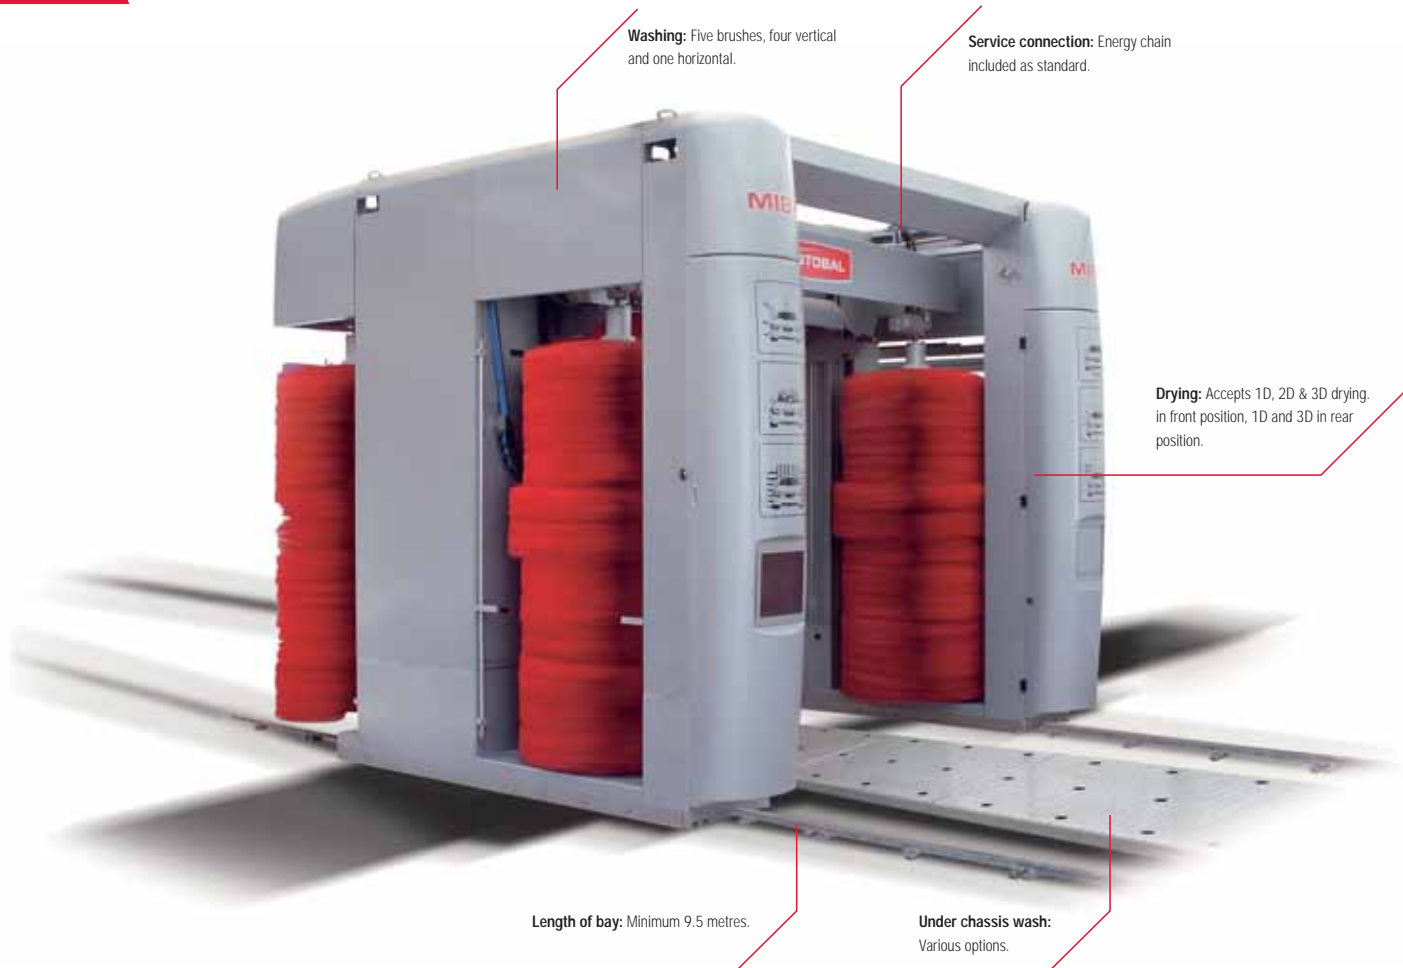

A silver car is shown from a front-quarter perspective, moving through a car wash. Large, dense red brushes are visible on both sides of the car, creating a sense of motion and cleaning. The car's surface is wet and glistening. The license plate is partially visible, showing a blue background with a white letter 'E'.

ROLLOVERS

M1 8+

Maximum efficiency in the least time

TOP QUALITY
WASHING AND
DRYING
2.5 MINUTES

If speed is your goal, we have the solution: the M18+, the fastest rollover in the Plus Range, thanks to its five brushes, four vertical and one horizontal. A rollover giving a high quality wash and dry in only 2.5 minutes.

Its secret is that two of its vertical brushes tilt, to adapt better to the side areas of the vehicle, and the horizontal brush traces perfectly around the vehicle's contours.

The M18+ is an easy choice since it can be installed on any rollover bay 9.5m or 10.5m in long and 2.70m high.