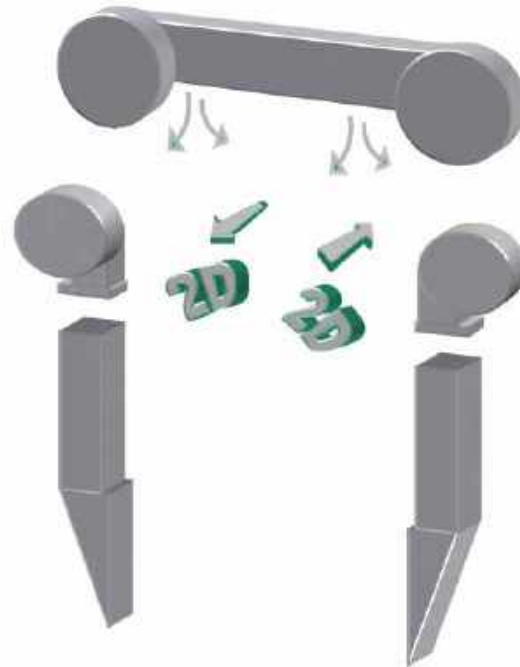

DRYING

The three Istobal drying systems are designed to achieve a perfect finish.

We have three models of overhead fans with an airflow which can be blow in different directions. Choose your rollover and the dryer option that best suits your needs.

- 1D is a nozzle with one air outlet and a special design to prevent dripping. It is available in two motor powers: 2 x 2.5kW and 2 x 3.8kW for M9+ and 4 x 3.8kW for the rest of the ranges. This system includes two side dryer nozzles.
- 2D is an horizontal nozzle which optimises the dry, since it is equipped with a diffuser. When this nozzle reaches the back of the vehicle, it directs a concentrated airflow onto it. Side drying is included.
- 3D is a nozzle designed to circulate air over the top and sides of the vehicle. With 2 x 4kW of power at 1,500 rpm. Side drying is optionally available.
- NO DRY, if you are looking for top performance at a competitive price, rollovers M4.1, M7.1 and M9+ can be installed without the drying, which makes for considerable savings of time and costs, giving a throughput of 18 cars/hour.