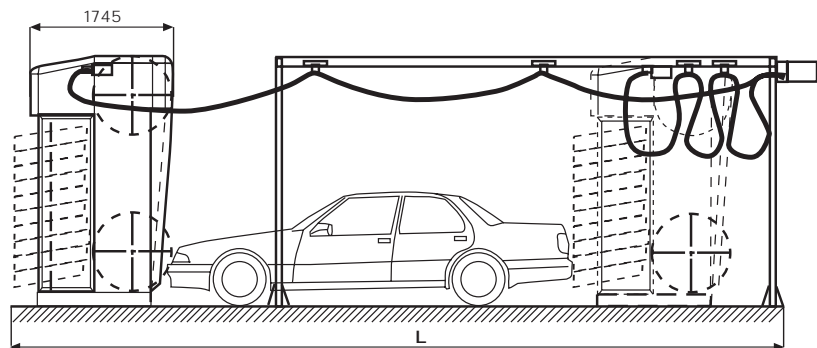

# DRAWINGS AND DIMENSIONS

Vehicle access height X	rollover height Y	Height of wash site		Width of wash site		Bay length ** (1 and 2)		
		Recom.	Z Min.	Recom.	Min.*	M4.1, M7.1, M9+, M12+, M18+	M15+	M17+
2.10 m	2.88 m	3.33 m	2.93 m	4.58 m	4 m	9.50 m		
2.30 m	3.08 m	3.53 m	3.13 m			9.50 m	11.50 m	17.50 m
2.50 m	3.28 m	3.73 m	3.33 m			9.50 m	11.50 m	
2.70 m	3.48 m	3.93 m	3.53 m			10.50 m (3)	12.50 m	18.50 m
2.90 m	3.68 m	4.13 m	3.73 m	4.91 m	4.50 m	11.50 m (4)		