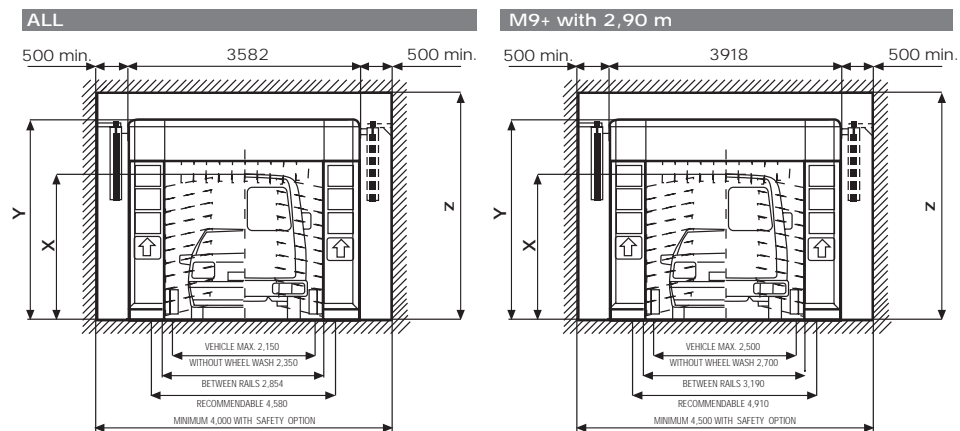

DRAWINGS AND DIMENSIONS

Vehicle access height X	rollover height Y	Height of wash site		Width of wash site		Bay length ** (1 and 2)		
		Recom.	Z Min.	Recom.	Min.*	M4.1, M7.1, M9+, M12+, M18+	M15+	M17+
2.10 m	2.88 m	3.33 m	2.93 m	4.58 m	4 m	9.50 m		
2.30 m	3.08 m	3.53 m	3.13 m			9.50 m	11.50 m	17.50 m
2.50 m	3.28 m	3.73 m	3.33 m			9.50 m	11.50 m	
2.70 m	3.48 m	3.93 m	3.53 m			10.50 m (3)	12.50 m	18.50 m
2.90 m	3.68 m	4.13 m	3.73 m	4.91 m	4.50 m	11.50 m (4)		

1 Vehicles up to 5.25 m. long.
2 Vehicles up to 4.75 m. long, bay 0.5m shorter.
3 Allows vehicles 6.20 m. long.
4 Allows vehicles 7.20 m. long.

* Requires optional anti-smashing safety system for open spaces at the side, using rubber switches or cables.

** Rear wash only horizontal brush, requires 0.97 m. less bay length.

Note: Istobal S.A. reserve the right to introduce such modifications as they deem necessary to improve their products.